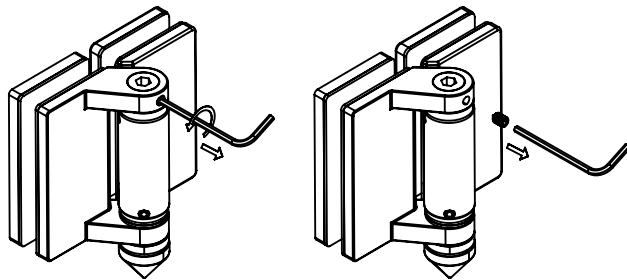

Spring Hinge G-G

Montageanleitung · Instruction Manual · Instructions d'installation · Instrucciones de instalación · Istruzioni per l'installazione · Szerelési útmutató · Monteringsanvisning · Installatie-instructies · Инструкция по монтажу

1. Remove cone tip

Unscrew the cone tip by hand.

2. Release locking screw

Loosen the lateral set screw using a 2.5 mm hexagon key.

3. Adjust spring preload

Increase the spring preload by turning the adjustment screw clockwise with a 6 mm hex key. The screw has six detent positions for incremental adjustment. Hold the adjustment screw in position with the 6 mm hex key and simultaneously secure the setting by tightening the lateral set screw with a 2.5 mm hex key (see step 2).

Note: The Hinge has no zero-position-setting. The adjustment must be limited by a mechanical end stop.

4. Reinstall cone tip

Screw the cone tip back on until fully seated (see step 1).

Bohle Worldwide

Germany