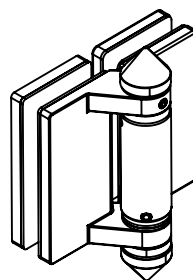

Spring Hinge G-G

Montageanleitung · Instruction Manual · Instructions d'installation · Instrucciones de instalación · Istruzioni per l'installazione · Szerelési útmutató · Monteringsanvisning · Installatie-instructies · Инструкция по монтажу

1. Remove cone tip

Unscrew the cone tip by hand.

2. Release locking screw

Loosen the lateral set screw using a 2.5 mm hexagon key.

3. Adjust spring preload

Increase the spring preload by turning the adjustment screw clockwise with a 6 mm hex key. The screw has six detent positions for incremental adjustment. Hold the adjustment screw in position with the 6 mm hex key and simultaneously secure the setting by tightening the lateral set screw with a 2.5 mm hex key (see step 2).

Note: The Hinge has no zero-position-setting. The adjustment must be limited by a mechanical end stop.

4. Reinstall cone tip

Screw the cone tip back on until fully seated (see step 1).

Bohle Worldwide

Germany