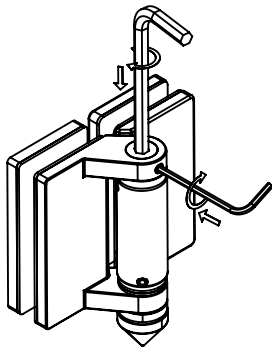

Spring Hinge G-G

Montageanleitung · Instruction Manual · Instructions d'installation · Instrucciones de instalación · Istruzioni per l'installazione · Szerelési útmutató · Monteringsanvisning · Installatie-instructies · Инструкция по монтажу

1. Remove cone tip

Unscrew the cone tip by hand.

2. Release locking screw

Loosen the lateral set screw using a 2.5 mm hexagon key.

3. Adjust spring preload

Increase the spring preload by turning the adjustment screw clockwise with a 6 mm hex key. The screw has six detent positions for incremental adjustment. Hold the adjustment screw in position with the 6 mm hex key and simultaneously secure the setting by tightening the lateral set screw with a 2.5 mm hex key (see step 2).

Note: The Hinge has no zero-position-setting. The adjustment must be limited by a mechanical end stop.

4. Reinstall cone tip

Screw the cone tip back on until fully seated (see step 1).

Bohle Worldwide

Germany