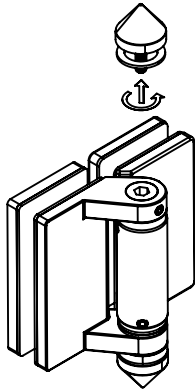

Spring Hinge G-G

Montageanleitung · Instruction Manual · Instructions d'installation · Instrucciones de instalación · Istruzioni per l'installazione · Szerelési útmutató · Monteringsanvisning · Installatie-instructies · Инструкция по монтажу

1. Remove cone tip

Unscrew the cone tip by hand.

2. Release locking screw

Loosen the lateral set screw using a 2.5 mm hexagon key.

3. Adjust spring preload

Increase the spring preload by turning the adjustment screw clockwise with a 6 mm hex key. The screw has six detent positions for incremental adjustment. Hold the adjustment screw in position with the 6 mm hex key and simultaneously secure the setting by tightening the lateral set screw with a 2.5 mm hex key (see step 2).

Note: The Hinge has no zero-position-setting. The adjustment must be limited by a mechanical end stop.

4. Reinstall cone tip

Screw the cone tip back on until fully seated (see step 1).

Bohle Worldwide

Germany