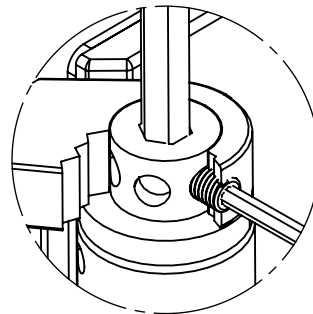

Spring Hinge G-G

Montageanleitung · Instruction Manual · Instructions d'installation · Instrucciones de instalación · Istruzioni per l'installazione · Szerelési útmutató · Monteringsanvisning · Installatie-instructies · Инструкция по монтажу

1. Remove cone tip

Unscrew the cone tip by hand.

2. Release locking screw

Loosen the lateral set screw using a 2.5 mm hexagon key.

3. Adjust spring preload

Increase the spring preload by turning the adjustment screw clockwise with a 6 mm hex key. The screw has six detent positions for incremental adjustment. Hold the adjustment screw in position with the 6 mm hex key and simultaneously secure the setting by tightening the lateral set screw with a 2.5 mm hex key (see step 2).

Note: The Hinge has no zero-position-setting. The adjustment must be limited by a mechanical end stop.

4. Reinstall cone tip

Screw the cone tip back on until fully seated (see step 1).

Bohle Worldwide

Germany