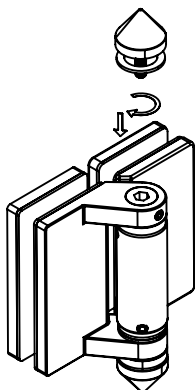

Spring Hinge G-G

Montageanleitung · Instruction Manual · Instructions d'installation · Instrucciones de instalación · Istruzioni per l'installazione · Szerelési útmutató · Monteringsanvisning · Installatie-instructies · Инструкция по монтажу

1. Remove cone tip

Unscrew the cone tip by hand.

2. Release locking screw

Loosen the lateral set screw using a 2.5 mm hexagon key.

3. Adjust spring preload

Increase the spring preload by turning the adjustment screw clockwise with a 6 mm hex key. The screw has six detent positions for incremental adjustment. Hold the adjustment screw in position with the 6 mm hex key and simultaneously secure the setting by tightening the lateral set screw with a 2.5 mm hex key (see step 2).

Note: The Hinge has no zero-position-setting. The adjustment must be limited by a mechanical end stop.

4. Reinstall cone tip

Screw the cone tip back on until fully seated (see step 1).

Bohle Worldwide

Germany