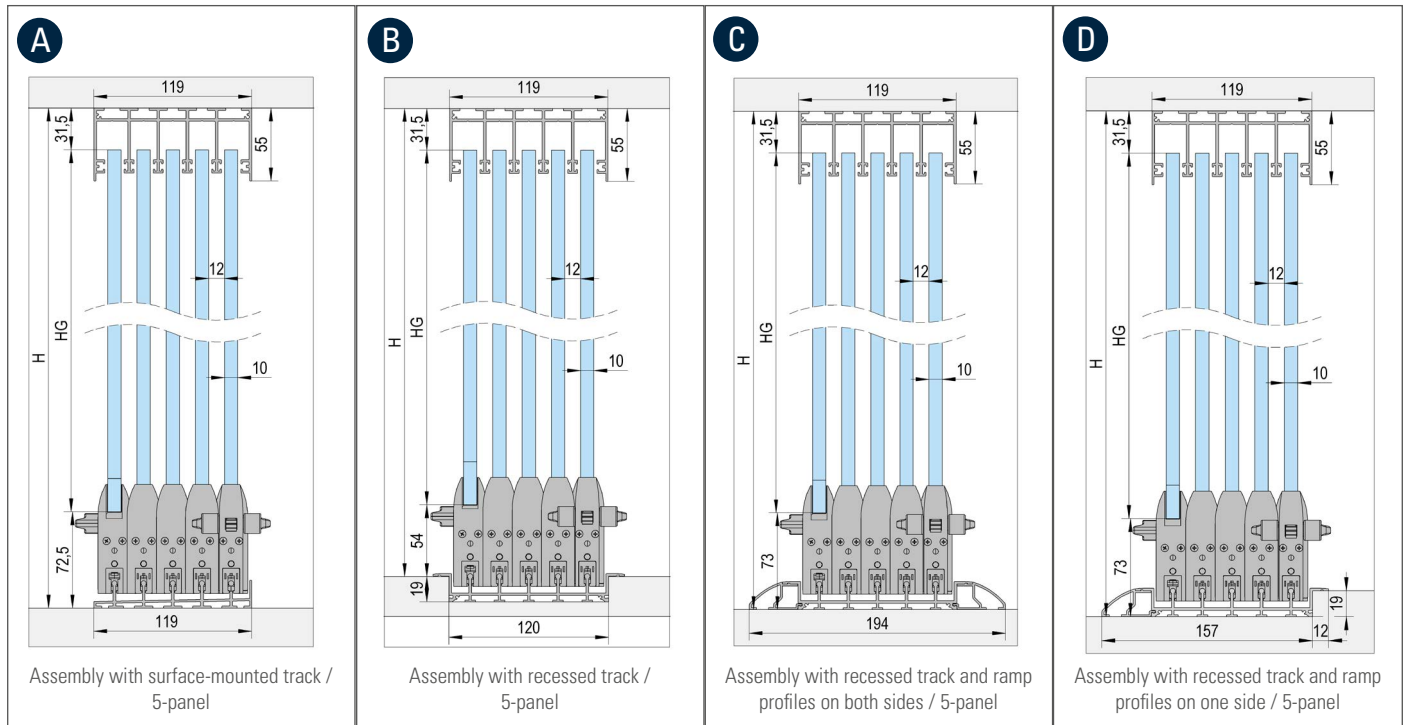

FLOORTRACK 5 DOORS

| ARTICLE | NATURAL ANODISED (ART. NO.) | WHITE (ART. NO.) | ANTHRACITE (ART. NO.) | A | B | C | D |
|--|-----------------------------|------------------|-----------------------|---------|---------|---------|---------|
| Surface-mounted track (3 m)* | BO 5903061 | BO 5903062 | BO 5903063 | 2x | | | |
| Surface-mounted track (5,6 m) | BO 5905661 | BO 5905662 | BO 5905663 | 1x | | | |
| Recessed track (3 m)* | BO 5903091 | BO 5903092 | BO 5903093 | | 2x | | |
| Recessed track (5,6 m) | BO 5905691 | BO 5905692 | BO 5905693 | | 1x | | |
| Track for ramp on both sides (3 m)* | BO 5903091 | BO 5903092 | BO 5903093 | | | 2x | |
| Track for ramp on both sides (5,6 m) | BO 5905691 | BO 5905692 | BO 5905693 | | | 1x | |
| Track for ramp on one side (3 m)* | BO 5903091 | BO 5903092 | BO 5903093 | | | | 2x |
| Track for ramp on one side (5,6 m) | BO 5905691 | BO 5905692 | BO 5905693 | | | | 1x |
| Top profile (3 m)* | BO 5903031 | BO 5903032 | BO 5903033 | 2x | 2x | 2x | 2x |
| Top profile (5,6 m) | BO 5905631 | BO 5905632 | BO 5905633 | 1x | 1x | 1x | 1x |
| Ramp profile on both sides (3 m)* | BO 5913011 | BO 5913012 | BO 5913013 | | | 4x | |
| Ramp profile on both sides (5,6 m)* | BO 5915611 | BO 5915612 | BO 5915613 | | | 2x | |
| Ramp profile on one side (3 m)* | BO 5913011 | BO 5913012 | BO 5913013 | | | | 2x |
| Ramp profile on one side (5,6 m)* | BO 5915611 | BO 5915612 | BO 5915613 | | | | 1x |
| Glass profile (3 m) | BO 5913021 | BO 5913022 | BO 5913023 | 2x/3x** | 2x/3x** | 2x/3x** | 2x/3x** |
| Wall profile (3 m) | BO 5913031 | BO 5913032 | BO 5913033 | (2x) | (2x) | (2x) | (2x) |
| Fittings kit panel A (1 pcs / with latch)* | BO 5900001 | BO 5900002 | BO 5900024 | 2x | 2x | 2x | 2x |
| Fittings kit panel A1 (1 pcs / without latch)* | BO 5900005 | BO 5900006 | BO 5900026 | 2x | 2x | 2x | 2x |
| Fittings kit panel B (1 pcs) | BO 5900003 | BO 5900004 | BO 5900025 | 3x | 3x | 3x | 3x |
| Lower end piece (1 pair) | BO 5900019 | BO 5900013 | BO 5900016 | 1x | | | |
| Brush profile wall-/Glass profile (25 m) | BO 5900007 | BO 5900007 | BO 5900007 | 1x | 1x | 1x | 1x |
| Brush profile Top profile (20 m) | BO 5900008 | BO 5900008 | BO 5900008 | 3x/4x** | 3x/4x** | 3x/4x** | 3x/4x** |
| Adhesive tape (5,5 m) | BO 5900010 | BO 5900010 | BO 5900010 | 1x | 1x | 1x | 1x |
| Junction plates (10 pcs / only if necessary) | BO 5900020 | BO 5900020 | BO 5900020 | (1x) | (1x) | (1x) | (1x) |